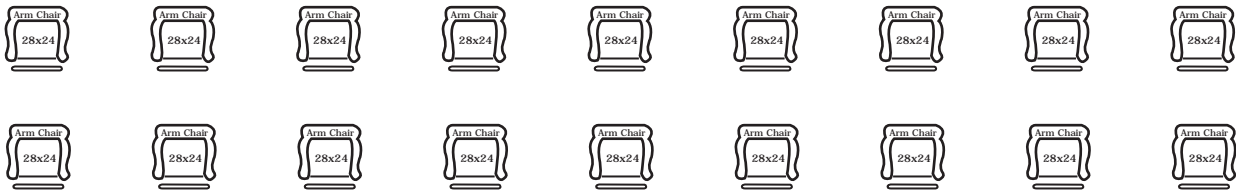

My Construction Planner

MyConstructionPlanner.com

1 Square = 1' (.125" = 1')

Sofas and Chairs

Sofa Bed 66x36

Arm Chair 28x24

Wing Chair 30x32

Door Swings

36"

32"

30"

28"

24"