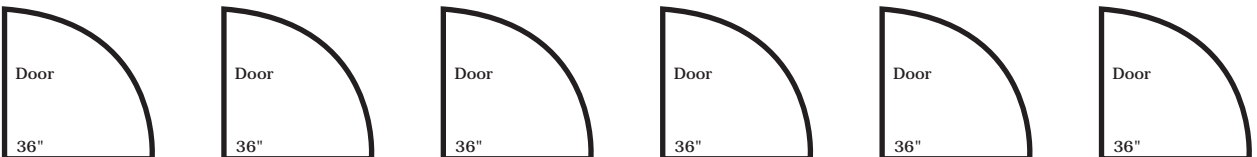

Door Swings

36"