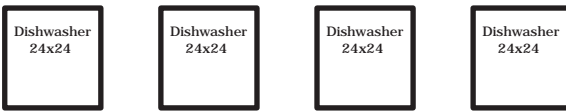

## Appliances

Washer 28x30

Dryer 28x30

Dish Washer 24x24

Water Heater

Freezer 30x28

Refrigerator 36x28

Microwave 24x18

Microwave 20x14