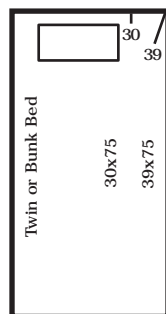

My Construction Planner

MyConstructionPlanner.com

1 Square = 1' (.25" = 1')

Beds

King Size 72x84

Queen Size 60x80

Full Size 54x75

Twin or Bunk Size 30x75 or 39x75

Youth Size 33x58