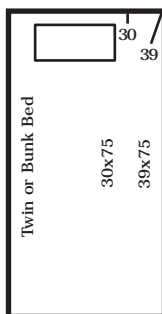

My Construction Planner

MyConstructionPlanner.com

1 Square = 1' (.25" = 1')

Beds

King Size 72x84

Queen Size 60x80

Full Size 54x75

Twin or Bunk Size 30x75 or 39x75

Youth Size 33x58