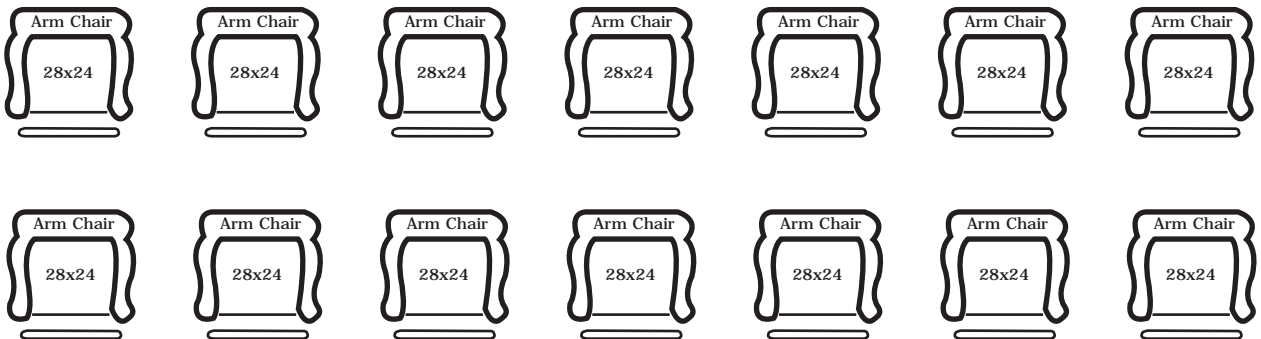

My Construction Planner

MyConstructionPlanner.com

1 Square = 1' (.25" = 1')

Sofas and Chairs

Sofa Bed 66x36

Arm Chair 28x24

Wing Chair 30x32